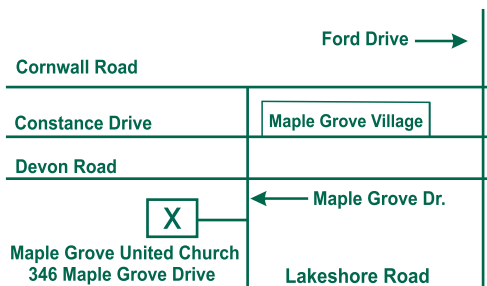

EASY TO ORDER

> Order Online:

www.maplegroveunitedchurch.org

> Mail or drop off your Order Form in the secure Fertilizer Box at the Church: 346 Maple Grove Drive, Oakville, Ontario L6J 4V5

> Payment by cash or cheque to Maple Grove United Church avoids fees and maximizes our charitable fundraising event!
(Visa or MC also acceptable)

> Questions? Please contact your Canvasser; or call a number listed below; or send an email to: mgucfc@hotmail.ca or mguc@cogeco.net

Neil Gartshore (905) 845-7967
Peter Williams (905) 844-5269
Ian Taylor (905) 582-8710
Tom Warden (905) 339-8107
Sieg Will (905) 338-5292

HERE'S HOW TO FIND US!

Keep this guide handy to know when to apply!

FERTILIZER APPLICATION GUIDE

2020	PRODUCT	WHEN TO APPLY	COVERAGE (m²/ft²)	SIZE	PRICE	
ALL SEASON LAWN CARE PRODUCTS	21-7-7 SLOW RELEASE <i>Now with Iron</i>	SPRING	790 / 8,500	20 kg (2x10kg)	$42	
		SUMMER	395 / 4,250	10 kg	$22	
	10-10-10 GENERAL	MAY, JUNE & AUTUMN	558 / 6,000	20 kg (2x10kg)	$38	
			278 / 3,000	10 kg	$20	
	5-10-15 WINTERIZER AND GARDENS	LATE FALL for lawns	395 / 4,250	20 kg (2x10kg)	$36	
		ANYTIME for flowers & vegetable gardens	198 / 2,125	10 kg	$19	
	18-2-14 COMPLETE & SLOW RELEASE	SPRING SUMMER FALL	743 / 8,000	20 kg (2x10kg)	$46	
		Great for small lawns. Low in phosphate, with iron and other micro-nutrients for lush, green healthy lawns.	372 / 4,000	10 kg	$24	
	100% ORGANIC PRODUCTS	AMAIZEINGLY GREEN Corn Gluten Weed Control 10-0-0	EARLY SPRING - LATE SUMMER	181 / 1,991	18.1 kg	$60
		Top Cut® Organic 4-4-0 Ideal for Spring & Fall Nutrient-rich, nitrogen fertilizer source from biosolids. Slow release provides uniform growth, established root system and healthier turf.		204 / 2,200	10 kg	$27
OTHER GREAT PRODUCTS	Mapleseed Turfline®: Sunshine Seed	OVERSEEDING	600 / 6200	7.5 kg	$65	
	Mapleseed Turfline®: Shadow Seed		600 / 6200	7.5 kg	$66	
	Mapleseed Turfline®: Water Less Seed Requires less irrigation. High drought tolerance. Hard wearing and dense. For all regions.		600 / 6200	7.5 kg	$68	
	SUPREME FEED AND SEED LAWN PATCH Includes 80% Top Cut® 4-4-0 Organic Fertilizer and 20% Canada No. 1 Turf-type Perennial Ryegrass. <i>Ultimate Lawn Patch and Overseeding Solution.</i>		37 / 400	2 kg	$10	

2020 ORDER FORM

	QTY	PRICE	TOTAL
WARRIOR - STANDARD		$159	
WARRIOR - LIGHT		$109	
SMALL LOT CARE		$ 57	
FULL SEASON ORGANIC		$133	
21-7-7 Slow Release 20kg <i>Now with Iron</i> (2x10kg)		$42	
21-7-7 Slow Release 10kg		$22	
10-10-10 General 20kg (2x10kg)		$38	
10-10-10 General 10kg		$20	
5-10-15 Winterizer 20kg (2x10kg)		$36	
5-10-15 Winterizer 10kg		$19	
18-2-14 Complete 20kg (2x10kg)		$46	
18-2-14 Complete 10kg		$24	
10-0-0 Corn Gluten 18.1kg		$60	
Top Cut® 4-4-0 Organic 10kg		$27	
OTHER PRODUCTS			
Sunshine Lawn Seed 7.5kg		$65	
Shade Lawn Seed 7.5kg		$66	
Water Less Lawn Seed 7.5kg		$68	
Supreme Feed & Seed 2kg		$10	

GRAND TOTAL (no taxes applicable) $

Cheque/cash enclosed payable to:

Maple Grove United Church

346 Maple Grove Drive, Oakville, ON L6J 4V5

PLEASE CHECK ONE (✓)

☐ I will pick up April 4th 9AM - 3 PM at Church

☐ Free Delivery in Oakville on Prepaid orders received by March 30th. Provide complete info below.

Products will be delivered between 9 AM - 3 PM April 4th only.

NAME: _____

ADDRESS: _____

CITY: _____ Postal Code: _____

PHONE: _____

E-MAIL: _____

PAGES

BOTH

RETURN

PAGES

BOTH

RETURN

PAGES

BOTH

RETURN

PAGES

RETURN